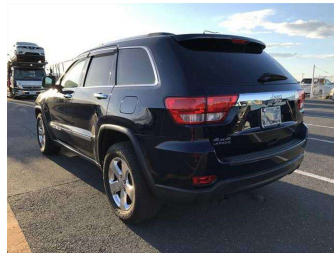

# 2013 Jeep Grand Cherokee Laredo 3.6L 4WD

**Purchase Price** **\$22,995**  
Includes GST, Registration & Licensing

DRIVE AWAY FROM terms & conditions apply

3 YEAR MECHANICAL WARRANTIES AVAILABLE

**Top features**

- » Cruise Control
- » ESC

Body Style  
**RV/SUV**

Odometer  
**90,160 km**

Engine  
**3600 cc**

Fuel Type  
**Petrol**

Transmission  
**Automatic**

Wheels  
-

VIN  
**1C4RJFEG3DC535096**