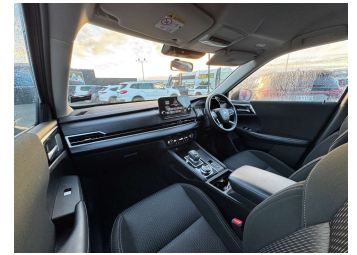

2023 Mitsubishi Outlander LS 2.5P 4WD NZ New

Purchase Price **$27,500**
Includes GST, Registration & Licensing

DRIVE AWAY FROM terms & conditions apply

3 YEAR MECHANICAL WARRANTIES AVAILABLE

Top features
None Listed

Body Style
5 door, RV/SUV

Odometer
100,510 km

Engine
2488 cc, Internal Combustion

Fuel Type
Petrol

Transmission
Automatic, 4WD

Wheels
-

VIN
JMFXTGM4WRZ001103

Interior
-

Safety

Based on 2022 ANCAP rating for 21-25 models

Reg No.
QFQ100

Ext Colour
bronze

History
NZ New, 1 owner

Seats
5 seats

CO2 Emissions
★★★★☆
197 grams/km

Energy Economy
★★★★☆☆

Annual fuel cost of $3,410
8.7L per 100km

Cost per year is an estimate based on petrol price of $2.80 per litre and an average distance of 14000 km. Emissions and Energy Economy figures standardised to 3P WLTP.

Stock ID: 3640