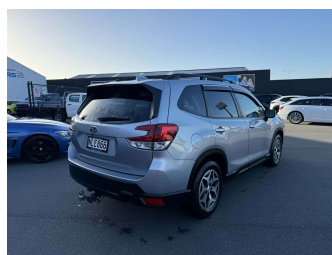

2021 Subaru Forester 2.5L auto AWD - NZ new

NEED FINANCE?
GET YOUR DREAM CAR FROM 0% DEPOSIT*

- No deposit and low weekly payments i.e.p
- Low-rate same day finance available i.e.p
- No obligation pre-approval process
- Business/Self-employed, we have you covered
- Learner license ok
- Work Visa ok
- Full time Casual employment
- Past problems, we have multiple options

Body Style
4 door, Station Wagon

Odometer
131,398 km

Engine
2498 cc, Internal Combustion

Fuel Type
Petrol

Transmission
Automatic, 4WD

Wheels
-

VIN
JF2SK9KL5MG060140

Interior
-

Safety

Based on 2019 ANCAP rating for 18-25 models

Reg No.
NLE866

Ext Colour
Silver

History
NZ New, 2 owners

Seats
5 seats

CO2 Emissions
★★★★☆
187 grams/km

Energy Economy
★★☆☆☆☆
Annual fuel cost of \$3,210
8.2L per 100km