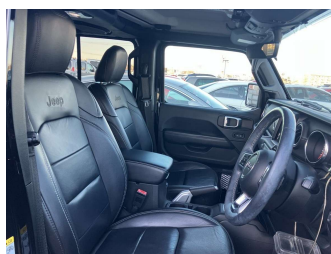

2018 Jeep Wrangler Sahara Unlimited 3.6L 4WD

Purchase Price
Includes GST, Registration & Licensing

\$41,995

DRIVE AWAY FROM terms & conditions apply

3 YEAR MECHANICAL WARRANTIES AVAILABLE

Top features

- » Cruise Control
- » ESC
- » Heated Seats

Body Style
RV/SUV

Odometer
101,787 km

Engine
3600 cc

Fuel Type
Petrol

Transmission
Automatic, 4WD

Wheels
-

VIN
-

Interior
-

Safety

Based on 2025 VSRR rating

Reg No.
-

Ext Colour
Black

History
-

Seats
5 seats

CO2 Emissions
★☆☆☆☆
269 grams/km

Energy Economy
★☆☆☆☆
Annual fuel cost of \$4,550
11.6L per 100km