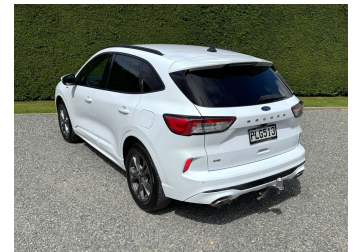

2022 Ford Escape ST-LINE AWD 2.0P/4WD

NEED FINANCE?
GET YOUR DREAM CAR FROM 0% DEPOSIT*

- No deposit and low weekly payments (i.e.p)
- Low-rate same day finance available (i.e.p)
- No obligation pre-approval process
- Business/Self-employed, we have you covered
- Learner license ok
- Work Visa ok
- Full time Casual employment
- Past problems, we have multiple options