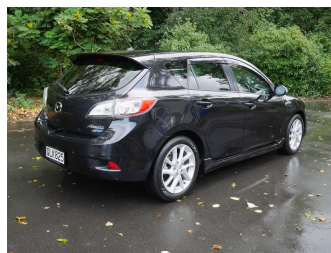

2012 Mazda Axela 20S Sportshatch - Skyactive

Purchase Price **\$11,995**
Includes GST, Registration & Licensing

DRIVE AWAY FROM terms & conditions apply

3 YEAR MECHANICAL WARRANTIES AVAILABLE

- Top features**
- » Air Con
 - » Auto Lights
 - » CD Player
 - » ESC
 - » Paddle Shift
 - » Radio
 - » Smart Key

Body Style
Hatchback

Odometer
113,614 km

Engine
2000 cc

Fuel Type
Petrol

Transmission
Automatic

Wheels
-

VIN
7AT0C13JX24103780

Interior
-

Safety

Based on 2023 UCSR rating for 09-13 models

Reg No.
QLK825

Ext Colour
Black

History
-

Seats
5 seats

CO2 Emissions
★★★★☆
169 grams/km

Energy Economy
★★★★☆☆