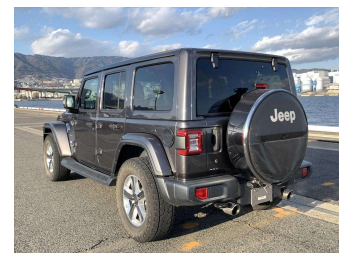

2018 Jeep Wrangler Sahara Unlimited 3.6L 4WD

Purchase Price

\$41,000

Includes GST, Registration & Licensing

DRIVE AWAY FROM terms & conditions apply

3 YEAR MECHANICAL WARRANTIES AVAILABLE

Top features

- » Cruise Control
- » ESC
- » Heated Seats

Body Style

RV/SUV

Odometer

113,918 km

Engine

3600 cc

Fuel Type

Petrol