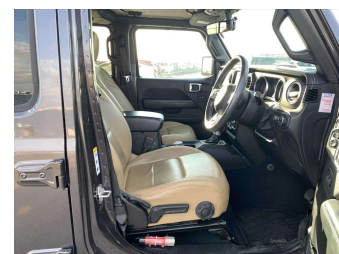

2018 Jeep Wrangler Sahara Unlimited 3.6L 4WD

Purchase Price

$41,000

Includes GST, Registration & Licensing

DRIVE AWAY FROM terms & conditions apply

3 YEAR MECHANICAL WARRANTIES AVAILABLE

Top features

- » Cruise Control
- » ESC
- » Heated Seats

Body Style

RV/SUV

Odometer

113,918 km

Engine

3600 cc

Fuel Type

Petrol

Transmission

Automatic, 4WD

Wheels

Alloy

VIN

1C4HJXLGXJW251527

Interior

-

Safety

Based on 2025 VSRR rating

Reg No.

RTT453

Ext Colour

Gray

History

-

Seats

5 seats

CO2 Emissions

★☆☆☆☆

269 grams/km

Energy Economy

★☆☆☆☆

Annual fuel cost of $4,550

11.6L per 100km

Cost per year is an estimate based on petrol price of $2.80 per litre and an average distance of 14000 km. Emissions and Energy Economy figures standardised to 3P WLTP.

Stock ID: 3491

AUTOWORLD CARS

Autoworld Cars Limited | Phone 03 218 3088 | Email sales@autoworldcars.co.nz
69 Clyde Street, City Centre, Invercargill 9810, New Zealand
www.autoworldcars.co.nz

★★★★★
4.74 | 1323 reviews