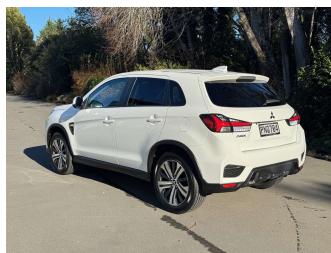

2022 Mitsubishi ASX LS 2.0L auto NZ new

Purchase Price **\$17,995**
Includes GST, Registration & Licensing

DRIVE AWAY FROM terms & conditions apply

3 YEAR MECHANICAL WARRANTIES AVAILABLE

Top features
None Listed

Body Style
5 door, RV/SUV

Odometer
117,063 km

Engine
1998 cc, Internal Combustion

Fuel Type
Petrol

Transmission
Automatic, Front Wheel

Wheels
-

VIN
JMFXTGA2WNU012139

Interior
-