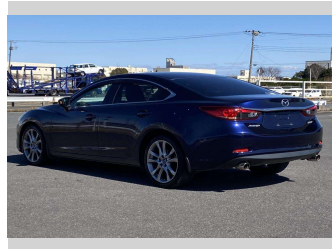

2013 Mazda Atenza 25S L PACKAGE

Purchase Price

\$14,995

Includes GST, Registration & Licensing

DRIVE AWAY FROM terms & conditions apply

3 YEAR MECHANICAL WARRANTIES AVAILABLE

Top features

- » Air Con
- » Auto Lights
- » CD Player
- » ESC
- » Radio
- » Smart Key

Body Style

Sedan

Odometer

133,320 km

Engine

2500 cc

Fuel Type

Petrol

Transmission

Automatic

Wheels

-

VIN

7AT0C139X24101365

Interior

-