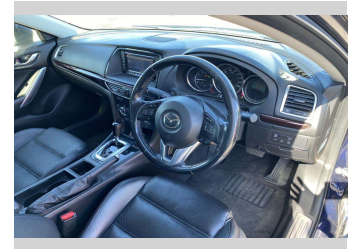

2013 Mazda Atenza 25S L PACKAGE

Purchase Price

$14,995

Includes GST, Registration & Licensing

DRIVE AWAY FROM terms & conditions apply

3 YEAR MECHANICAL WARRANTIES AVAILABLE

Top features

- » Air Con
- » Auto Lights
- » CD Player
- » ESC
- » Radio
- » Smart Key

Body Style

Sedan

Odometer

133,320 km

Engine

2500 cc

Fuel Type

Petrol

Transmission

Automatic

Wheels

-

VIN

7AT0C139X24101365

Interior

-

Safety

Based on 2023 UCSR rating for 12-21 models

Reg No.

QPC296

Ext Colour

Blue

History

-

Seats

5 seats

CO2 Emissions

★★★★☆

174 grams/km

Energy Economy

★★★☆☆

**Annual fuel cost of $2,820
7.2L per 100km**

Cost per year is an estimate based on petrol price of $2.80 per litre and an average distance of 14000 km. Emissions and Energy Economy figures standardised to 3P WLTP.

Stock ID: 2521

AUTOWORLD

Autoworld Cars Limited | Phone 03 218 3088 | Email sales@autoworldcars.co.nz
69 Clyde Street, City Centre, Invercargill 9810, New Zealand
www.autoworldcars.co.nz

★★★★★
4.71 | 950 reviews