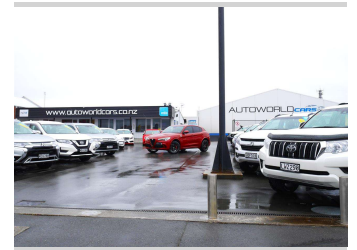

2013 Mazda Atenza 25S L PACKAGE

Purchase Price

\$14,995

Includes GST, Registration & Licensing

DRIVE AWAY FROM terms & conditions apply

3 YEAR MECHANICAL WARRANTIES AVAILABLE

Top features

- » Air Con
- » Auto Lights
- » CD Player
- » ESC
- » Radio
- » Smart Key