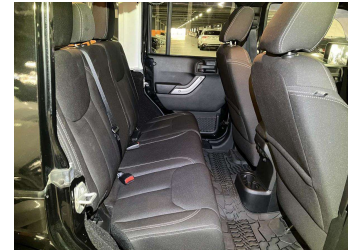

2016 Jeep Wrangler Sahara Unlimited 3.6L 4WD

Purchase Price
Includes GST, Registration & Licensing

$34,995

DRIVE AWAY FROM terms & conditions apply

3 YEAR MECHANICAL WARRANTIES AVAILABLE

Top features

- » Cruise Control
- » ESC

Body Style
RV/SUV

Odometer
118,076 km

Engine
3600 cc

Fuel Type
Petrol

Transmission
Automatic

Wheels
-

VIN
-

Interior
-

Safety
-

Reg No.
-

Ext Colour
Black

History
-

Seats
5 seats

CO2 Emissions
-

Energy Economy

☆☆☆☆☆☆

Annual fuel cost not available

Energy Consumption unknown.

Stock ID: 2528