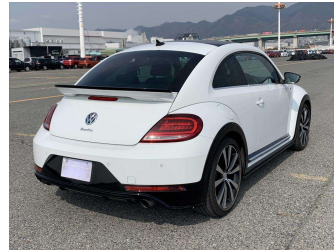

2019 Volkswagen Beetle 2.0 R-Line Meister

Purchase Price **\$25,995**
Includes GST, Registration & Licensing

DRIVE AWAY FROM terms & conditions apply

3 YEAR MECHANICAL WARRANTIES AVAILABLE

- Top features**
- » Air Con
 - » ESC
 - » Paddle Shift
 - » sunroof

Body Style
Hatchback

Odometer
124,069 km

Engine
2000 cc

Fuel Type
Petrol

Transmission
Automatic

Wheels
-

VIN
WVWZZZ16ZKM703317

Interior
-

Safety
-

 Safety rating not available

Reg No.
QPC285

Ext Colour
White

History
-

Seats
-

CO2 Emissions
-

Energy Economy
☆☆☆☆☆☆
Annual fuel cost not available