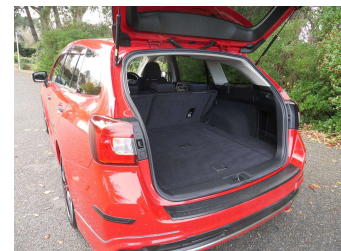

2015 SUBARU LEVORG 1.6GT-S Eyesight

Purchase Price

\$17,995

Includes GST, Registration & Licensing

DRIVE AWAY FROM terms & conditions apply

3 YEAR MECHANICAL WARRANTIES AVAILABLE

Top features

- » Cruise Control
- » ESC
- » Paddle Shift