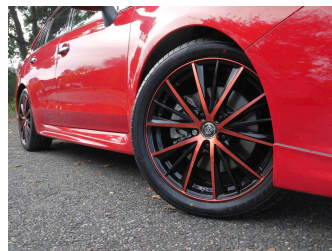

2015 SUBARU LEVORG 1.6GT-S Eyesight

Purchase Price

\$17,995

Includes GST, Registration & Licensing

DRIVE AWAY FROM terms & conditions apply

3 YEAR MECHANICAL WARRANTIES AVAILABLE

Top features

- » Cruise Control
- » ESC
- » Paddle Shift

Body Style

Station Wagon

Odometer

83,094 km

Engine

1600 cc

Fuel Type

Petrol